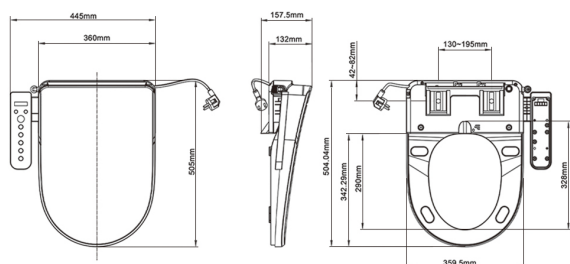

SPECIFICATIONS

BS45 : MEDINA