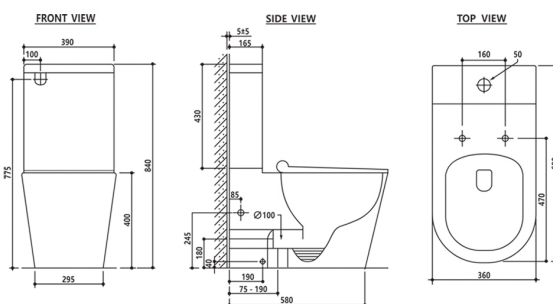

MB015: MEZIO